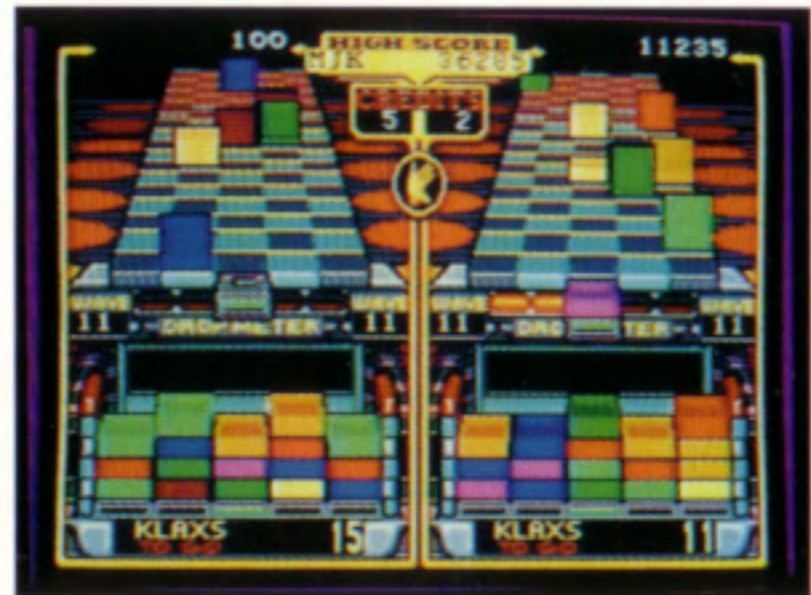

1-2  
PLAYERS

SO YOU'VE GOT QUICK HANDS.  
BUT HOW FAST IS YOUR BRAIN?

KLAX™ — the latest, greatest hit in the arcades — is now available for play on the Genesis®! For one or two players, this brainteaser of a game is simple in concept: Catch colored tiles that come down the conveyor belt. Rack up points by arranging them in same-colored stacks or rows. A tic-tac-tile test if you will. Sounds easy? It is... until the tiles come tumbling at you so fast, you'll go nuts trying to catch them all — while figuring out where best to stack them before you run out of room! But no matter how tough KLAX gets, the hardest part is pulling yourself away from this fun, fast, and totally mind-boggling game!